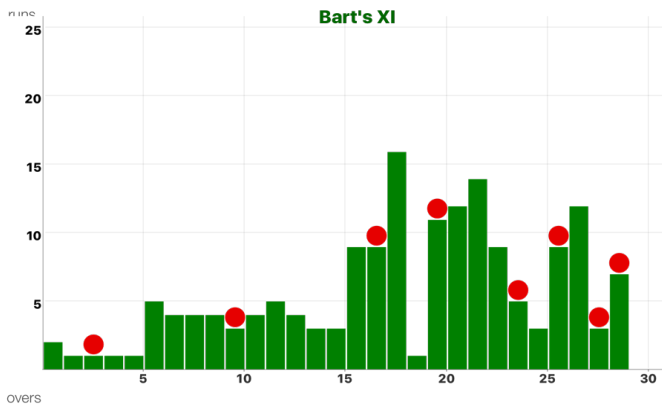

Bart's XI vs Roy's XI

Manhattan