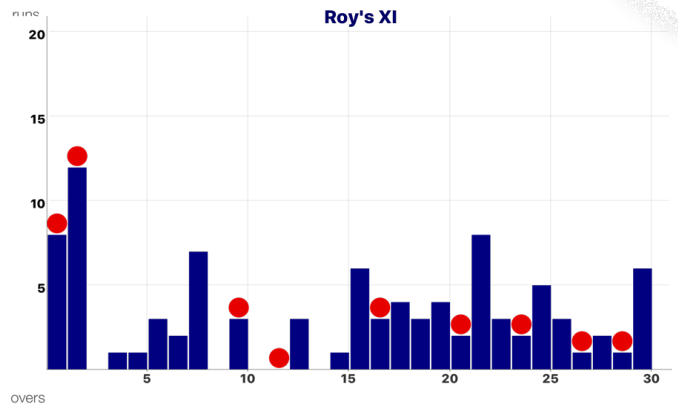

Bart's XI vs Roy's XI

Manhattan