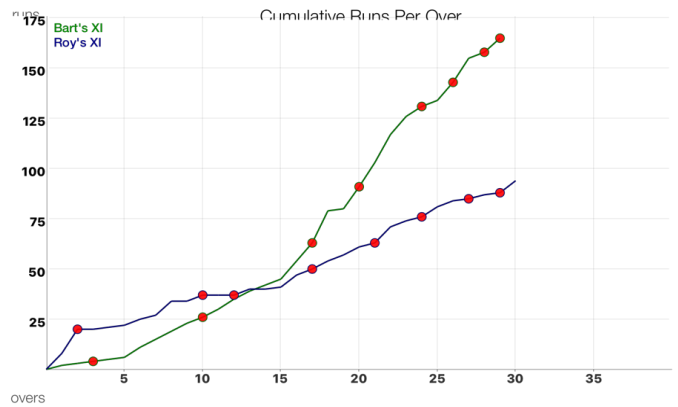

Bart's XI vs Roy's XI

Manhattan

WORM