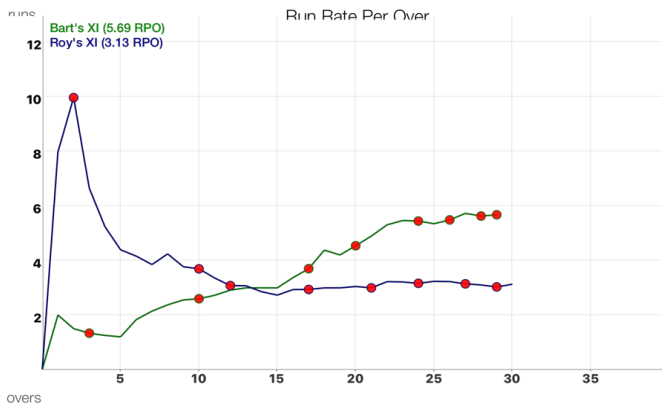

Bart's XI vs Roy's XI

Manhattan

WORM