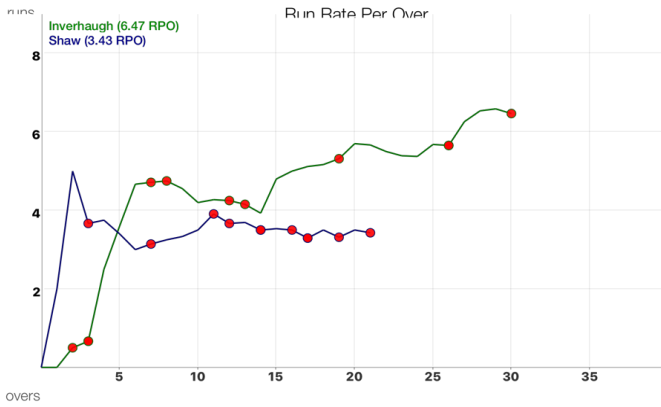

Shaw INNINGS

O	RUNS	WKT	BOWLER	BALL BY BALL
1	2	0	J A Metcalf	. . 1 1wd . . .
2	10	0	N Cockwell	. 2by 3wd 2 1wd . . .
3	11	1	J A Metcalf	. . 1 . W .
4	15	1	N Cockwell	. . 1 2wd 1 . .
5	17	1	J A Metcalf	1 . . . 1 .
6	18	1	N Cockwell 1
7	22	2	J A Metcalf	W . . . 4 .
8	26	2	N Cockwell	1by 2 . . 1 .
9	30	2	J A Metcalf	. . 1 1 1 1 1
10	35	2	N Cockwell	1by . . 2 2 .
11	43	3	J A Metcalf	1wd 2 W 1 . 1 3
12	44	4	N Cockwell	W . . 1 . .
13	48	4	R Singh	1 1 1 . . 1by
14	49	6	D Dennis	1by W . . W .
15	53	6	R Singh	1 . 1 2 . .
16	56	7	D Dennis	. 1 1 1 W .
17	56	9	R Singh	. . W . . W
18	63	9	D Dennis	4 . . 1wd 1 1 .
19	63	10	R Singh W
20	70	10	D Dennis	. 4 2wd . . 1 .
21	72	11	A Bunker	. 1 . . . 1W

Inverhaugh vs Shaw

Manhattan

WORM

Inverhaugh vs Shaw

Batsmans Stats.

BATSMAN	TEAM	R	B	MIN	4s	6s	SR	SS	N/O	50s	100s
1 N La Fontaine	Inverhaugh	100	62	75	10	5	161.3	62.9%	1	1	
2 B Singh	Inverhaugh	33	28	39	2	1	117.9	57.1%			
3 M Happer	Shaw	17	26	33	1		65.4	42.3%			
4 J A Metcalf	Inverhaugh	14	13	26	2		107.7	53.8%			
5 S Talwar	Shaw	13	21	23	2		61.9	28.6%			
6 C Sandoon	Shaw	8	19	38			42.1	36.8%			
7 D Dennis	Inverhaugh	7	15	23			46.7	46.7%			
8 N Cockwell	Inverhaugh	5	9	11	1		55.6	55.6%			
9 K Bowman	Shaw	5	13	20			38.5	30.8%			
10 J-L Addison	Shaw	4	3	2			133.3	66.7%			
11 J Irving	Shaw	3	11	10			27.3	9.1%			
12 D Fernandez	Inverhaugh	2	4	2			50.0	50.0%			
13 R Cunningham	Shaw	2	5	2			40.0	40.0%	1		
14 W Bogert-O'Brien	Shaw	2	14	12			14.3	7.1%			
15 J Laing	Inverhaugh	2	29	53			6.9	6.9%			
16 S J Singh	Inverhaugh	1	2				50.0	50.0%	1		
17 R Singh	Inverhaugh	1	7	7			14.3	14.3%			
18 K Ang	Shaw	1	7	2			14.3	14.3%			
19 A Bunker	Inverhaugh	0	4	3			0.0				
20 G McArthur	Shaw	0	3	1			0.0				
21 K Frank	Shaw	0	1				0.0				
22 T Nandi	Inverhaugh	0	7	4			0.0				
23 R Lowery	Inverhaugh	0	1				0.0				
24 A Aloysius	Inverhaugh	0	6	2			0.0				
25 J McIntosh	Shaw	0	3				0.0				