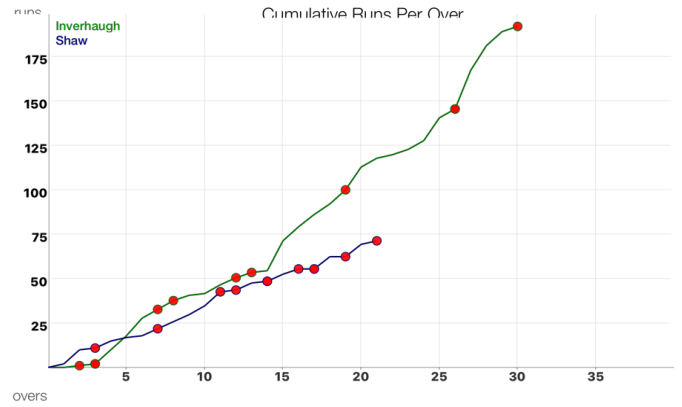

Inverhaugh vs Shaw

Manhattan

WORM