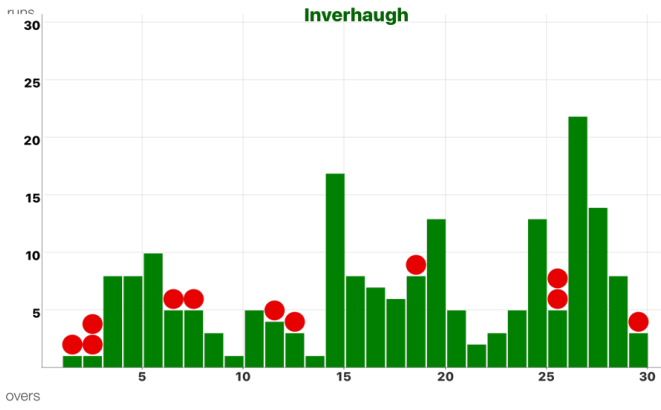

Inverhaugh vs Shaw

Manhattan