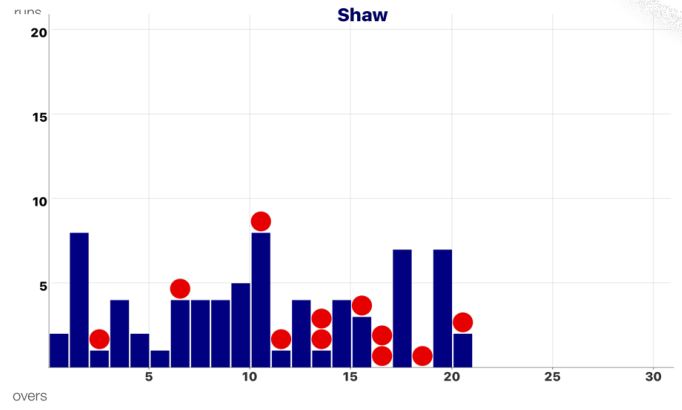

Inverhaugh vs Shaw

Manhattan