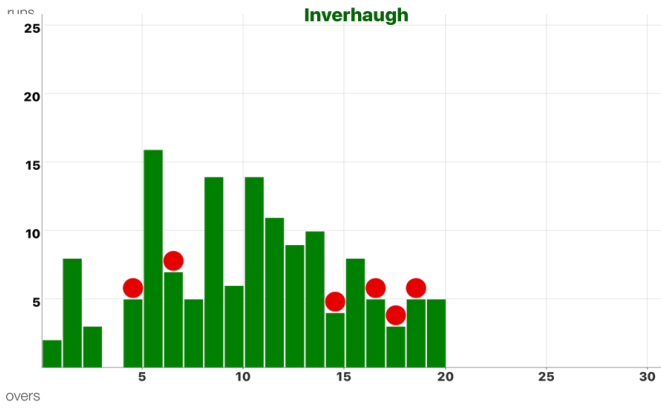

Inverhaugh vs Stratford Festival

Manhattan