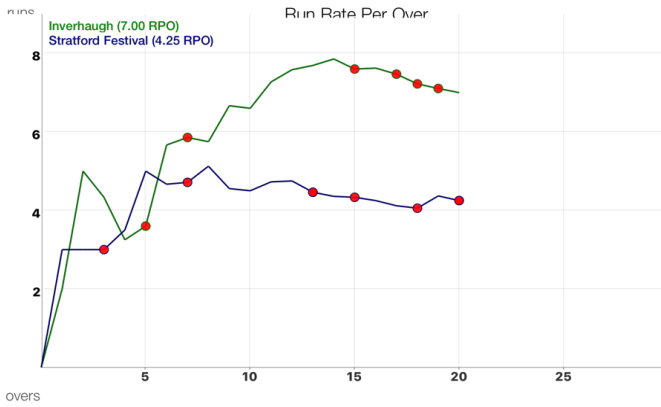

Inverhaugh vs Stratford Festival

Manhattan

WORM