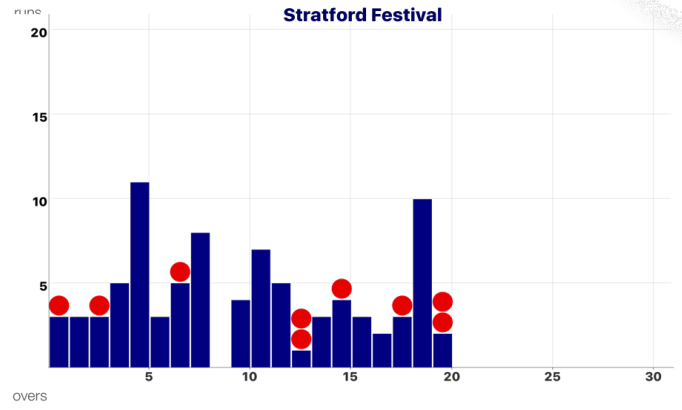

Inverhaugh vs Stratford Festival

Manhattan