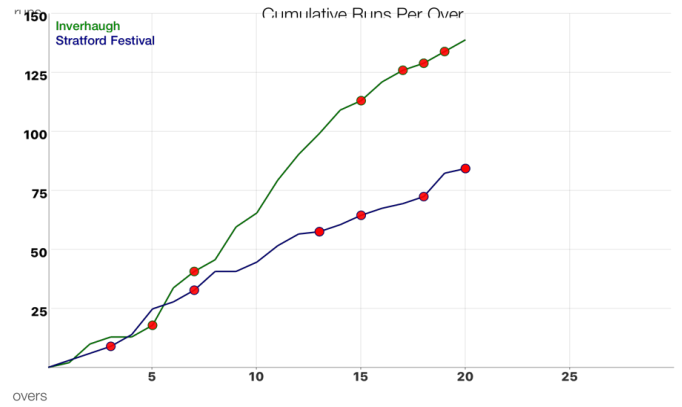

Stratford Festival INNINGS

O	RUNS	WKT	BOWLER	BALL BY BALL
1	3	1	J A Metcalf	2 . W 1wd . . .
2	6	1	U Patel	2 1by
3	9	2	J A Metcalf	. . . 1 2wd W .
4	14	2	U Patel	. 4 1wd
5	25	2	J A Metcalf	4 . 1 4 2 .
6	28	2	U Patel	1 . . 1 1 .
7	33	3	R Singh	1 1 1 1 1 W
8	41	3	D Dennis	1 . . 2 1 4
9	41	3	R Singh
10	45	3	D Dennis	. 2 . 1wd 1 . .
11	52	3	R Singh	. 1 4 2 . .
12	57	3	D Dennis	. 1 1 2 . 1
13	58	5	N La Fontaine	. . W 1wd . W .
14	61	5	S Talwar	. 1 . 1 . 1
15	65	6	N La Fontaine	. W . 1wd 1wd . . 2
16	68	6	S Talwar 2 1
17	70	6	N La Fontaine 2
18	73	7	S Talwar	. W . 2wd . 1 .
19	83	7	N Cockwell	1 . . 1wd 3wd 1wd 3wd 1nb . . .
20	85	9	R Singh	W 1 . 1wd . . W

Inverhaugh vs Stratford Festival

Manhattan

WORM

Inverhaugh vs Stratford Festival

Batsmans Stats.

BATSMAN	TEAM	R	B	MIN	4s	6s	SR	SS	N/O	50s	100s
1 N La Fontaine	Inverhaugh	47	31	89	3	1	151.6	67.7%			
2 S Talwar	Inverhaugh	24	38	58	1		63.2	47.4%			
3 G Altenburg	Stratford Festival	23	21	68	2		109.5	71.4%	1		
4 T Savage	Stratford Festival	19	37	10	1		51.4	32.4%	1		
5 O Khan	Stratford Festival	14	22	21	2		63.6	31.8%			
6 T Nandi	Inverhaugh	6	17	32			35.3	23.5%			
7 R Singh	Inverhaugh	5	7	8			71.4	57.1%	1		
8 A Aloysius	Inverhaugh	4	14	14			28.6	21.4%			
9 G Bhatt	Stratford Festival	2	3				66.7	33.3%			
10 J Kissick	Inverhaugh	2	5	3			40.0	40.0%			
11 B Bolt	Stratford Festival	2	6	1			33.3	16.7%			
12 T Ziegler	Stratford Festival	2	9	4			22.2				
13 E Vieira	Stratford Festival	1	1	8			100.0	100.0%	1		
14 S Heins	Stratford Festival	1	4	1			25.0	25.0%			
15 U Patel	Inverhaugh	1	5	1			20.0	40.0%	1		
16 N Cockwell	Inverhaugh	1	7	5			14.3	14.3%			
17 CJ Astronomo	Stratford Festival	0	2				0.0				
18 M Reeves	Stratford Festival	0	12	2			0.0				
19 J Sousa	Stratford Festival	0	3				0.0				
20 S Taylor	Stratford Festival	0	1				0.0				