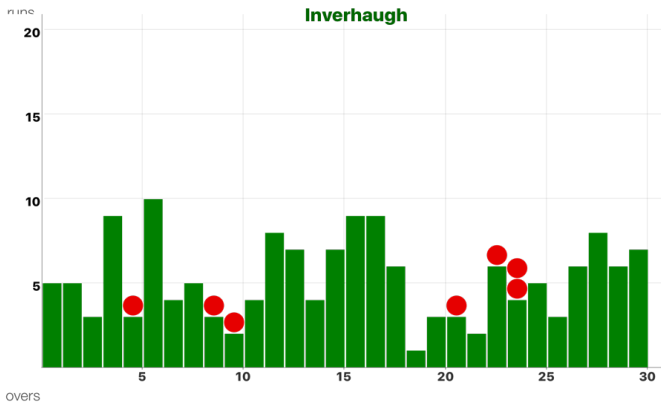

Inverhaugh vs Stratford Festival

Manhattan