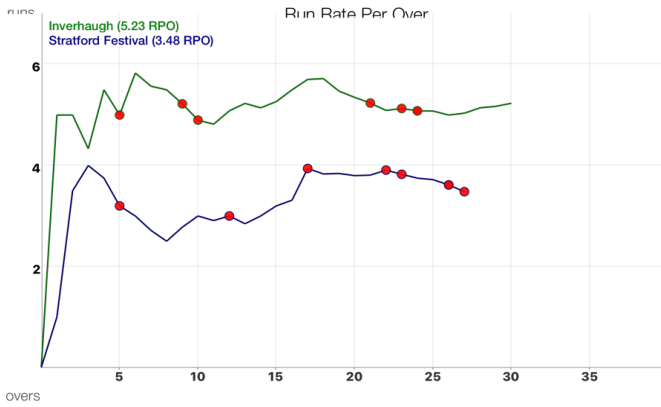

Stratford Festival INNINGS

O	RUNS	WKT	BOWLER	BALL BY BALL
1	1	0	U Patel	. . . 1 . .
2	7	0	J A Metcalf	. . 1 . 4 1
3	12	0	U Patel	. . . 4 . 1
4	15	0	J A Metcalf	. . 2 1 . .
5	16	1	U Patel	1 . W . . .
6	18	1	J A Metcalf	. . 1lb 1 . .
7	19	1	U Patel	. 1wd
8	20	1	J A Metcalf	. . 1
9	25	1	R Singh	. . 1 4 . .
10	30	1	D Dennis	. 2 . 1 1 1
11	32	1	R Singh	1 1by .
12	36	2	D Dennis	1 2 1 . W .
13	37	2	R Singh 1
14	42	2	D Dennis	1 1 1 2 . .
15	48	2	A Allen	2 1 1 . 1 1
16	53	2	A Aloysius	. 1 1 2wd . . 1
17	67	3	A Allen	. 1wd 2wd 1wd . 2 W 1wd 4 1wd 2
18	69	3	A Aloysius	1 1wd
19	73	3	U Patel	1 . . 1 1 1
20	76	3	A Aloysius	1by . 1 . 1 .
21	80	3	U Patel	. 1by 1 1 . 1wd .
22	86	4	R Singh	4 1by 1 W . . .
23	88	5	R Singh	. W . . 1 . 1
24	90	5	D Dennis	. 1wd 1
25	93	5	R Singh	. 1 . . 1 1
26	94	7	J A Metcalf	. W . 1wd W . .
27	94	8	R Singh	. W

Inverhaugh vs Stratford Festival

Manhattan

WORM

Inverhaugh vs Stratford Festival

Batsmans Stats.

BATSMAN	TEAM	R	B	MIN	4s	6s	SR	SS	N/O	50s	100s
1 N Cockwell	Inverhaugh	50	81	118	6		61.7	35.8%	1	1	
2 J Sousa	Stratford Festival	42	69	85	3		60.9	40.6%			
3 J A Metcalf	Inverhaugh	17	18	22	2		94.4	50.0%	1		
4 S Danyandan	Inverhaugh	17	25	39	2		68.0	40.0%			
5 A Aloysius	Inverhaugh	10	27	50	1		37.0	25.9%			
6 O Khan	Stratford Festival	8	11	7	1		72.7	36.4%	1		
7 G Altenburg	Stratford Festival	8	12	22			66.7	41.7%			
8 B Bolt	Stratford Festival	7	25	23	1		28.0	16.0%			
9 R Singh	Inverhaugh	5	4	6	1		125.0	50.0%			
10 R Wilkie	Stratford Festival	4	13	8			30.8	30.8%			
11 D Herbert	Stratford Festival	3	8	7			37.5	37.5%			
12 P Cheesmond	Inverhaugh	3	15	16			20.0	6.7%			
13 D Dennis	Inverhaugh	2	3				66.7	33.3%			
14 R Lowery	Inverhaugh	2	4	1			50.0	25.0%			
15 C Gallant	Stratford Festival	2	8	15			25.0	25.0%			
16 E Vieira	Stratford Festival	2	11	14			18.2	18.2%			
17 J Laing	Inverhaugh	0	5	3			0.0				
18 Zara Jesstatt	Stratford Festival	0	2	1			0.0				
19 J Armstrong	Stratford Festival	0	2				0.0		1		