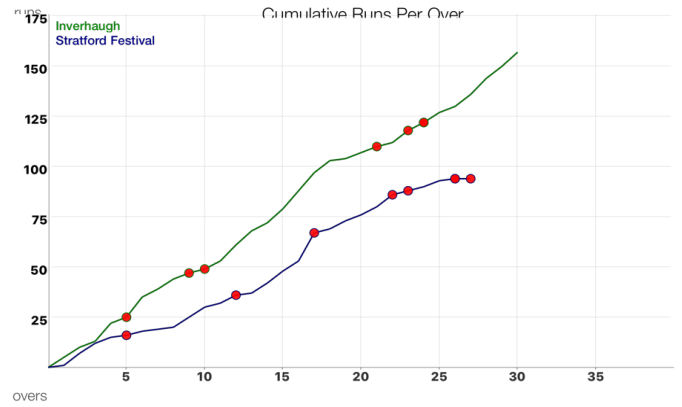

Stratford Festival INNINGS

O	RUNS	WKT	BOWLER	BALL BY BALL
1	1	0	U Patel	. . . 1 . .
2	7	0	J A Metcalf	. . 1 . 4 1
3	12	0	U Patel	. . . 4 . 1
4	15	0	J A Metcalf	. . 2 1 . .
5	16	1	U Patel	1 . W . . .
6	18	1	J A Metcalf	. . 1lb 1 . .
7	19	1	U Patel	. 1wd
8	20	1	J A Metcalf	. . 1
9	25	1	R Singh	. . 1 4 . .
10	30	1	D Dennis	. 2 . 1 1 1
11	32	1	R Singh	1 1by .
12	36	2	D Dennis	1 2 1 . W .
13	37	2	R Singh 1
14	42	2	D Dennis	1 1 1 2 . .
15	48	2	A Allen	2 1 1 . 1 1
16	53	2	A Aloysius	. 1 1 2wd . . 1
17	67	3	A Allen	. 1wd 2wd 1wd . 2 W 1wd 4 1wd 2
18	69	3	A Aloysius	1 1wd
19	73	3	U Patel	1 . . 1 1 1
20	76	3	A Aloysius	1by . 1 . 1 .
21	80	3	U Patel	. 1by 1 1 . 1wd .
22	86	4	R Singh	4 1by 1 W . . .
23	88	5	R Singh	. W . . 1 . 1
24	90	5	D Dennis	. 1wd 1
25	93	5	R Singh	. 1 . . 1 1
26	94	7	J A Metcalf	. W . 1wd W . .
27	94	8	R Singh	. W

Inverhaugh vs Stratford Festival

Manhattan

WORM

Inverhaugh vs Stratford Festival

Batsmans Stats.

BATSMAN	TEAM	R	B	MIN	4s	6s	SR	SS	N/O	50s	100s
1 N Cockwell	Inverhaugh	50	81	118	6		61.7	35.8%	1	1	
2 J Sousa	Stratford Festival	42	69	85	3		60.9	40.6%			
3 J A Metcalf	Inverhaugh	17	18	22	2		94.4	50.0%	1		
4 S Danyandan	Inverhaugh	17	25	39	2		68.0	40.0%			
5 A Aloysius	Inverhaugh	10	27	50	1		37.0	25.9%			
6 O Khan	Stratford Festival	8	11	7	1		72.7	36.4%	1		
7 G Altenburg	Stratford Festival	8	12	22			66.7	41.7%			
8 B Bolt	Stratford Festival	7	25	23	1		28.0	16.0%			
9 R Singh	Inverhaugh	5	4	6	1		125.0	50.0%			
10 R Wilkie	Stratford Festival	4	13	8			30.8	30.8%			
11 D Herbert	Stratford Festival	3	8	7			37.5	37.5%			
12 P Cheesmond	Inverhaugh	3	15	16			20.0	6.7%			
13 D Dennis	Inverhaugh	2	3				66.7	33.3%			
14 R Lowery	Inverhaugh	2	4	1			50.0	25.0%			
15 C Gallant	Stratford Festival	2	8	15			25.0	25.0%			
16 E Vieira	Stratford Festival	2	11	14			18.2	18.2%			
17 J Laing	Inverhaugh	0	5	3			0.0				
18 Zara Jesstatt	Stratford Festival	0	2	1			0.0				
19 J Armstrong	Stratford Festival	0	2				0.0		1		