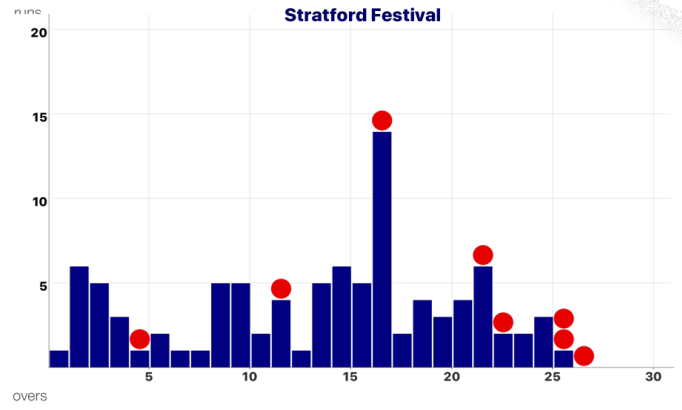

Inverhaugh vs Stratford Festival

Manhattan