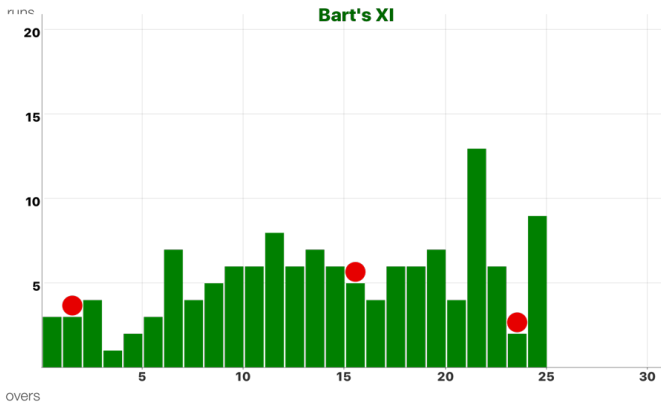

Bart's XI vs Roy's XI

Manhattan