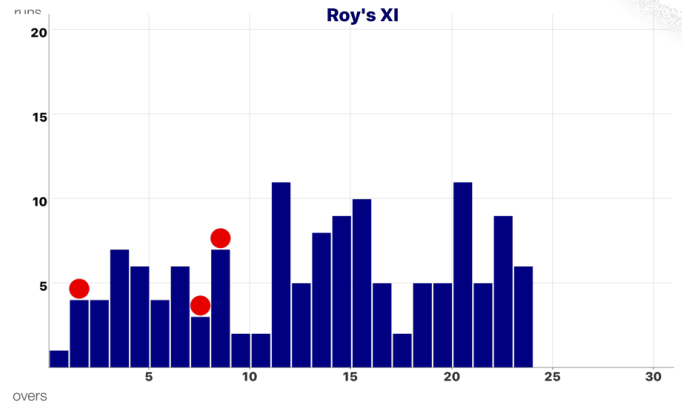

Bart's XI vs Roy's XI

Manhattan