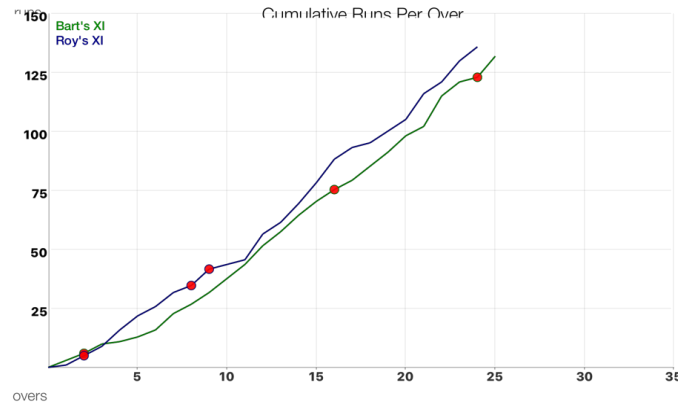

Bart's XI vs Roy's XI

Manhattan

WORM