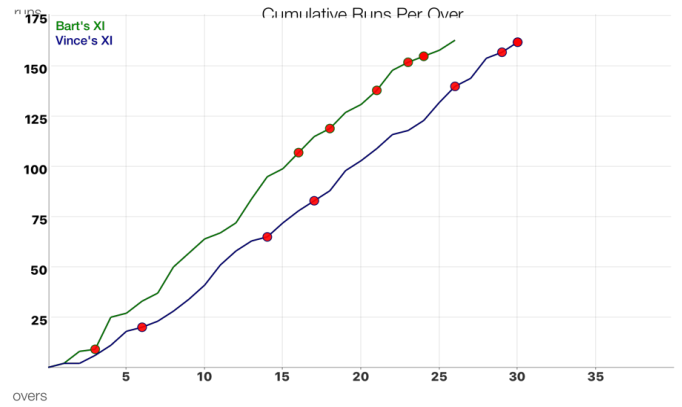

Bart's XI vs Vince's XI

Manhattan

WORM