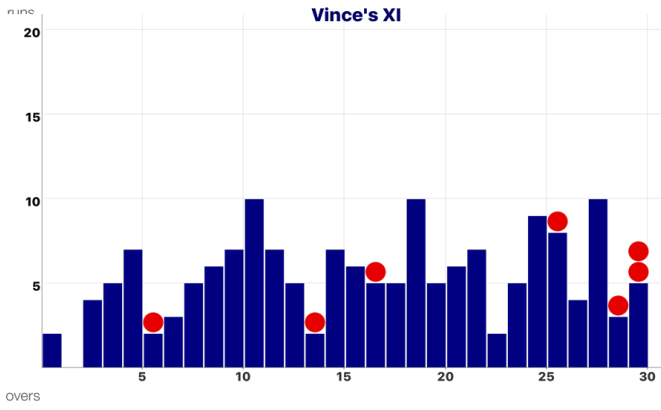

Bart's XI vs Vince's XI

Manhattan