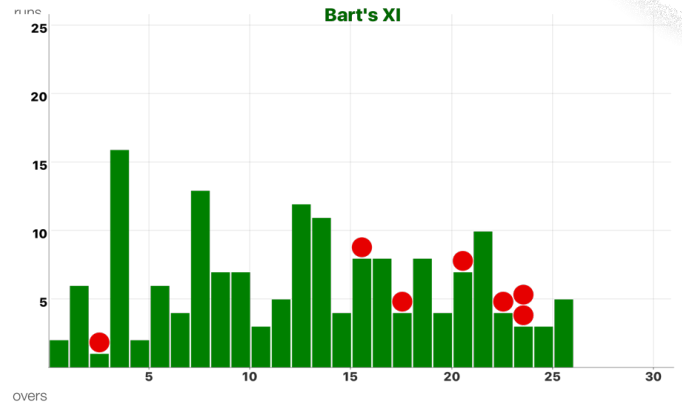

Bart's XI vs Vince's XI

Manhattan