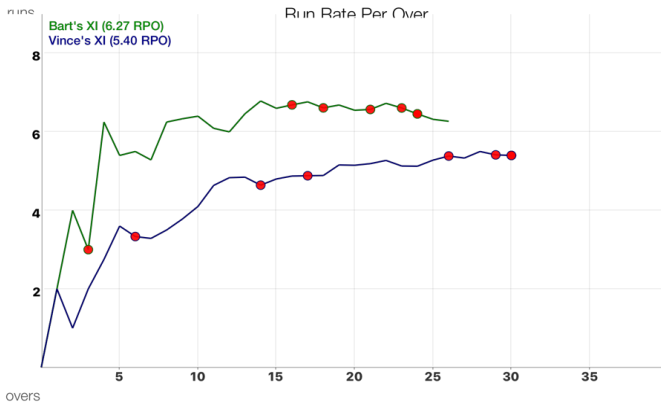

Bart's XI vs Vince's XI

Manhattan

WORM